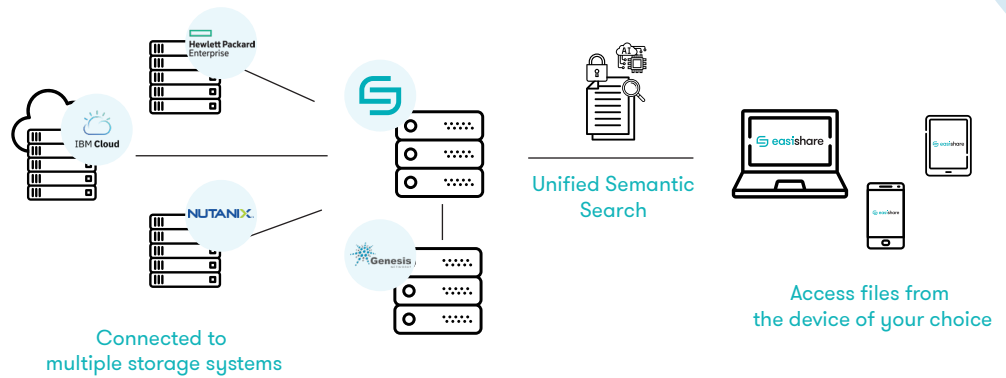

Due to the pandemic, organisations rushed to implement solutions for remote file collaboration to address immediate needs. This triggered a dramatic increase of digital content created, accessed, and exchanged within and beyond traditional corporate IT perimeters. These **hasty actions and resulting impact** expose organisations to risks that threaten productivity and resilience of the digital workplace.

Leakage of Sensitive Files

Employees are moving corporate files onto personal devices and sharing it through unsecured channels like personal email, removable medias, or third-party file sharing applications.

Solution Architecture

How It Works?

EasiShare's integration with Genesis AI Search allows employees to enjoy the benefits of the semantic search while connecting to multiple storage systems.

EasiShare becomes the single unified interface with Genesis AI Search integrated at the backend, enabling employees to find the files that they are searching, **not just by writing the exact title**, but with a keyword that will suggest the most relevant results.